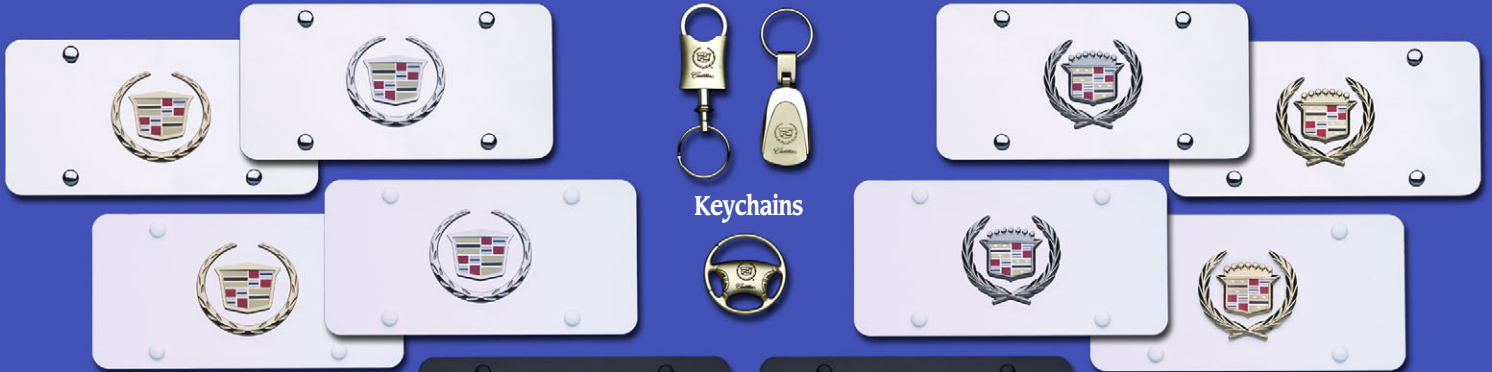

GM OFFICIAL LICENSED PRODUCT
1995-1093-22

New Wreath & Crest Logo Plates

Old Wreath & Crest Logo Plates

Keychains

Dual Plate

Dual Plate

Hitch Plug

Hitch Lock

Hitch Plug

The 3-D Collection

The Premier Collection

Plain Frames

Au-TOMOTIVE GOLD, INC.®

The Driver's Choice

1-800-358-7843

2862 N. El Burrito Ave. • Tucson, AZ 85705 • 520-770-1786 • FAX 520-882-4730 • www.autogold.com • e-mail: info@autogold.com

LICENSE FRAMES

23K Gold, Mirrored Chrome and Black Powder-Coated Finishes

THE 3-D COLLECTION

SOLID BRASS "CADILLAC" FRAMES WITH 3D RAISED LETTERING IN FACTORY FONT

PART # ENDING IN ".CC" INDICATES CHROME ON CHROME FINISH; ".GC" INDICATES 23K GOLD ON CHROME, ETC.

HITCH LOCK

Hitch Lock HL-T3
(Dumb Bell Style)

Secures hitch plug to vehicle